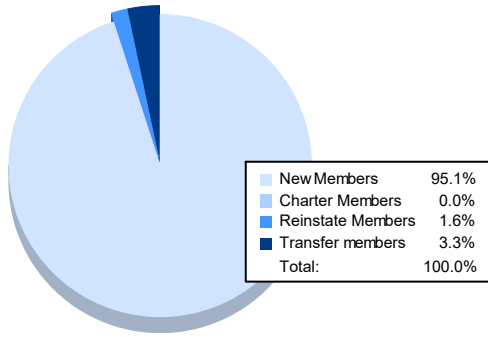

Year	New Clubs	Dropped Clubs	Gain/ Loss Clubs	New Members	Charter Members	Reinstate Members	Transfer Members	Total Member Added	Total Members Dropped	Gain/ Loss Members
2016-2017	0	0	0	65	0	0	6	71	67	4
2017-2018	0	1	-1	58	0	3	3	64	98	-34
2018-2019	0	0	0	46	0	2	2	50	65	-15
2019-2020	0	1	-1	39	0	7	0	46	104	-58
2020-2021	0	1	-1	58	0	1	2	61	74	-13
<b>Average</b>	<b>0</b>	<b>1</b>	<b>-1</b>	<b>53</b>	<b>0</b>	<b>3</b>	<b>3</b>	<b>58</b>	<b>82</b>	<b>-23</b>

### Membership Composition June 2021 Cumulative