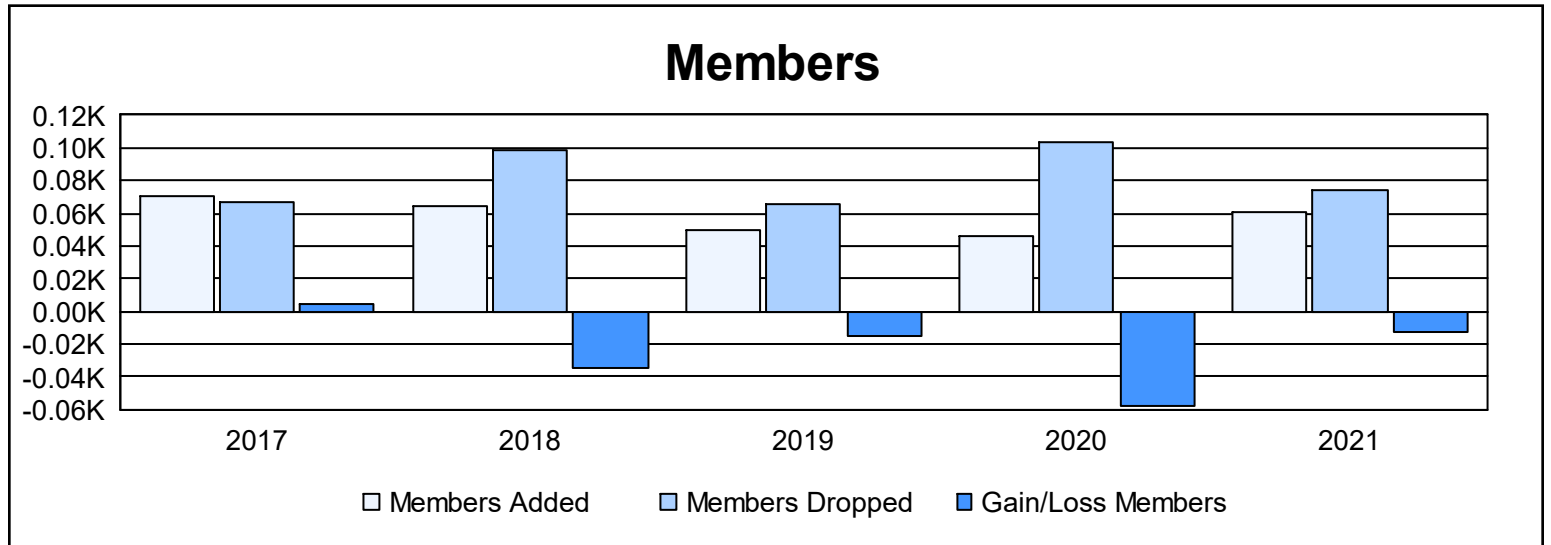

Year	New Clubs	Dropped Clubs	Gain/ Loss Clubs	New Members	Charter Members	Reinstate Members	Transfer Members	Total Member Added	Total Members Dropped	Gain/ Loss Members
2016-2017	0	0	0	65	0	0	6	71	67	4
2017-2018	0	1	-1	58	0	3	3	64	98	-34
2018-2019	0	0	0	46	0	2	2	50	65	-15
2019-2020	0	1	-1	39	0	7	0	46	104	-58
2020-2021	0	1	-1	58	0	1	2	61	74	-13
<b>Average</b>	<b>0</b>	<b>1</b>	<b>-1</b>	<b>53</b>	<b>0</b>	<b>3</b>	<b>3</b>	<b>58</b>	<b>82</b>	<b>-23</b>

### Membership Composition June 2021 Cumulative