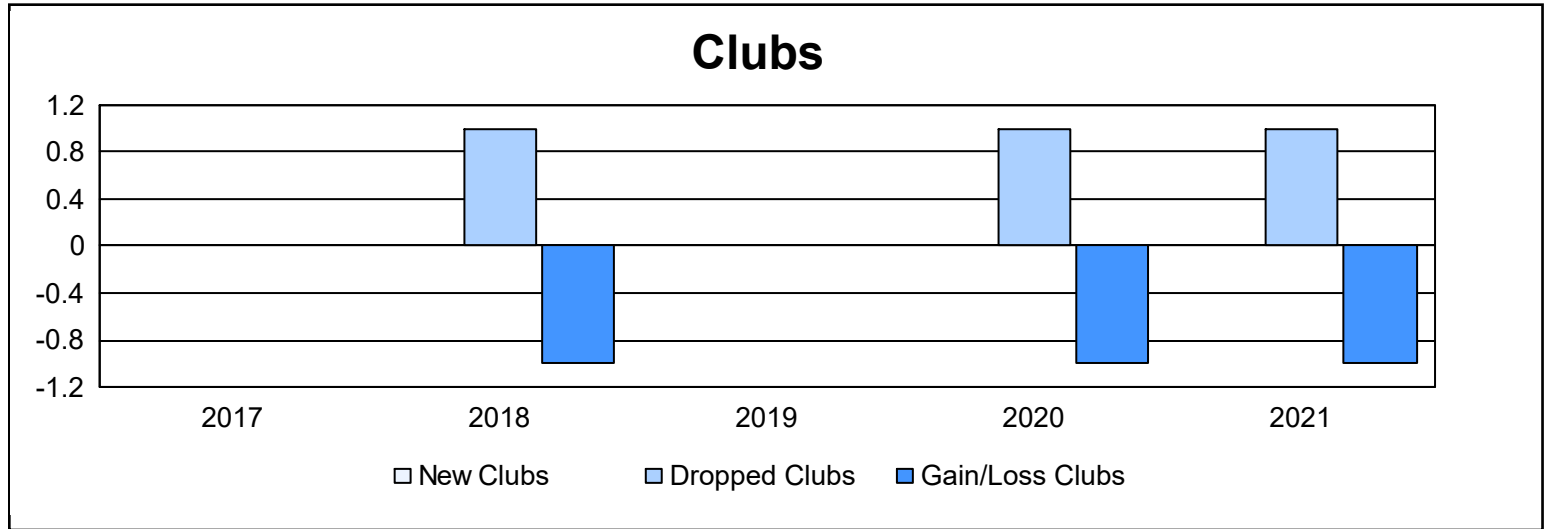

Year	New Clubs	Dropped Clubs	Gain/ Loss Clubs	New Members	Charter Members	Reinstate Members	Transfer Members	Total Member Added	Total Members Dropped	Gain/ Loss Members
2016-2017	0	0	0	65	0	0	6	71	67	4
2017-2018	0	1	-1	58	0	3	3	64	98	-34
2018-2019	0	0	0	46	0	2	2	50	65	-15
2019-2020	0	1	-1	39	0	7	0	46	104	-58
2020-2021	0	1	-1	58	0	1	2	61	74	-13
<b>Average</b>	<b>0</b>	<b>1</b>	<b>-1</b>	<b>53</b>	<b>0</b>	<b>3</b>	<b>3</b>	<b>58</b>	<b>82</b>	<b>-23</b>

### Membership Composition June 2021 Cumulative